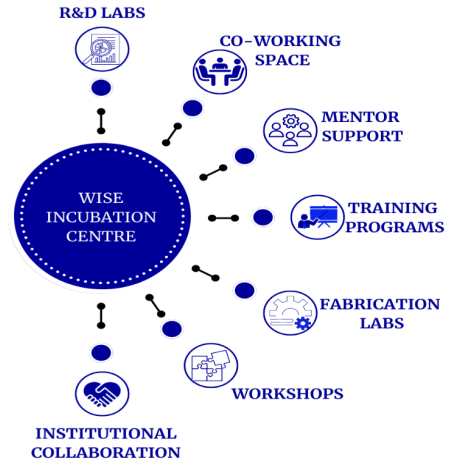

Hosted By

Ecosystem Partner

Maharashtra State Innovation Society

WISE SNDTWU Incubation Centre

SNDT Women's University is committed to the cause of women's empowerment through access to education, particularly higher education, through relevant courses in the formal and non-formal streams. The university is committed to meet the changing socio-economic needs, with human values, purposeful social responsibility and to achieve excellence with "Quality in every Activity" through vocational or skill development courses for women. The motto of the university is "An enlightened woman is a source of infinite strength".

WOMEN INNOVATION STARTUP ENTREPRENEURSHIP (WISE) SNDTWU Incubation Centre is a section 8 company, registered on 24th March 2021 with an endeavour of encouraging women's entrepreneurs to take Startups initiative and reap the benefits of campus Incubator centre w.r.t funding, infrastructure, mentoring and other related facilities. Women innovators and entrepreneurs across the country are encouraged to be a part of WISE.

VISION

To cherish synergy amongst academia, corporate, and civilians that invigorates entrepreneurial spirit and inculcate innovative and ingenious bent of mind among young brains to be job creators, self-reliant, and nation builders.